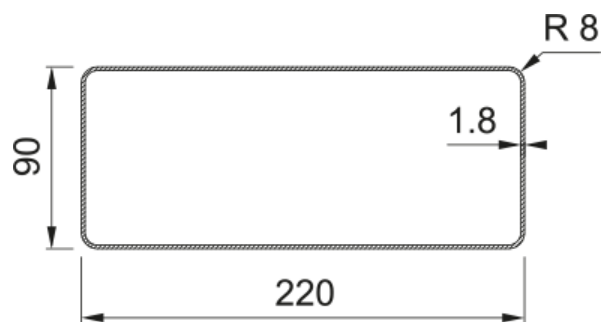

## Gaine plate 220x90mm | 112.0459.427

GAINE PLATE 1200MM 220X90mm

---