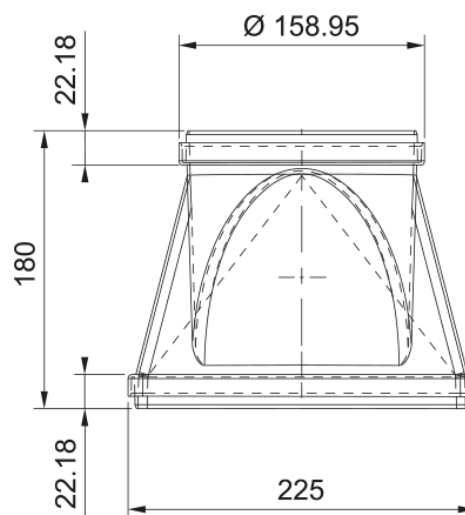

## Raccord gaine plate/tube diam 159mm | 112.0459.429

RACCORD DROIT 220X90mm

---