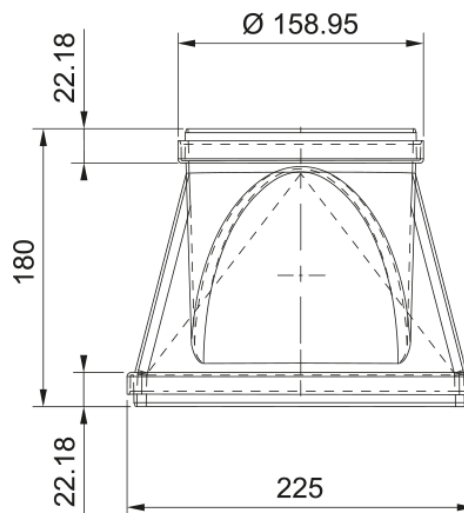

## Raccord gaine plate/tube diam 159mm | 112.0459.429

RACCORD DROIT 220X90mm

---