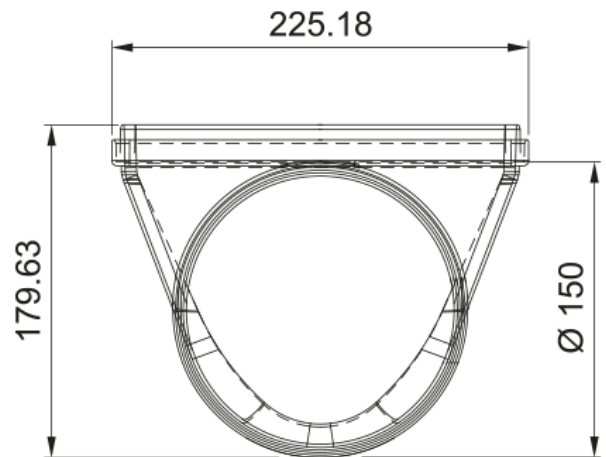

## Raccord gaine plate/tube ang.90°diam150m | 112.0459.451

RACCORD COUDÉ 220X90mm

---