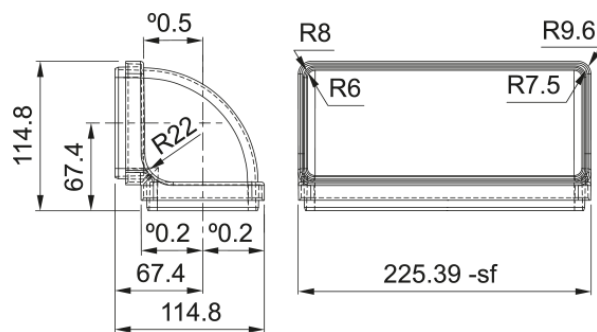

## Raccord double gaine plate 245x95mm | 112.0459.453

COUDE VERTICAL 90° 220X90mm

---